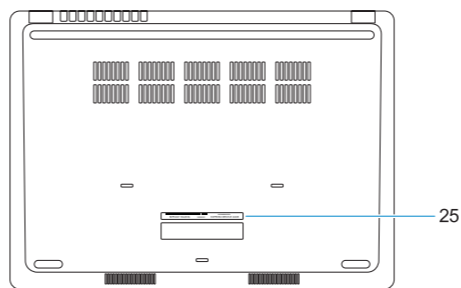

[Dell.com/regulatory_compliance](https://www.dell.com/regulatory_compliance)

P79G

P79G001

Latitude 14-3480

Features

Знаčajke | Jellemzők | Характеристики | Funkcije

1. Camera
2. Camera status light
3. Microphone
4. SIM-card slot (optional)
5. Infrared camera (Touch version only)
6. Infrared emitter (Touch version only)
7. Camera status light (Touch version only)
8. Camera (Touch version only)
9. Microphones (Touch version only)
10. Power button
11. Noble Wedge security-cable slot
12. VGA port
13. USB 2.0 port
14. Memory card reader
15. Fingerprint reader (optional)
16. Status light
17. Speakers
18. Touchpad
19. Headset/microphone combo jack
20. USB 3.0 port
21. USB 3.0 port with PowerShare
22. HDMI port
23. Network port
24. Power adapter port
25. Service Tag label